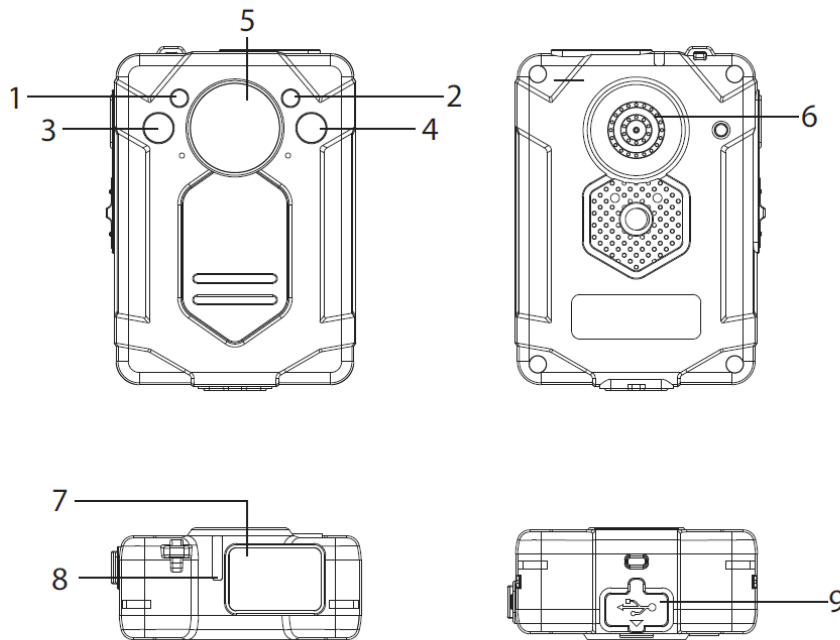

ORION Quick Guide for OT-T07

1. Photoresistor
2. Fill-light
3. Infrared Light
4. Infrared Light
5. Lens
6. Loudspeaker
7. Status Mini LED
8. Indicator
9. USB port
10. Photo/Fill-light/IR button
11. Slide Switch